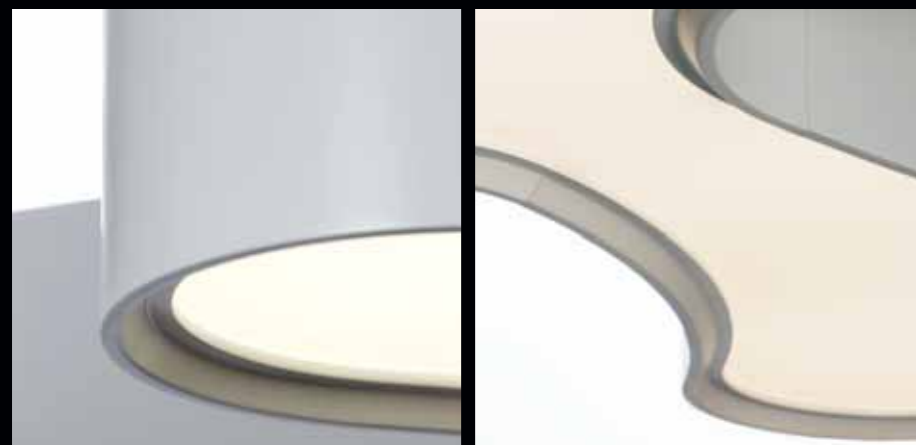

Assembly and wiring

AMEBA is a technically sophisticated fixture in which the smallest details have been considered. It meets the highest demands in quality of materials, finishes and assembly.

Sistema de unión y conexión eléctrica

The connection between one section and the others ensures the consistency of the composition so all the sections are totally integrated.

La unión entre una pieza y otra garantiza la total consistencia de cada composición, de modo que queden todas las piezas totalmente integradas entre sí.