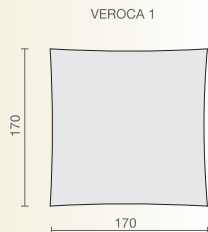

Cómo realizar un pedido:

1. 1 Enviar un archivo digitalizado (eps/tif) de unos 30 cm. de lado y a 300 ppp de resolución e indicar el encuadre elegido.
2. 2 Indicar la cantidad.
3. 3 Especificar nombre, tamaño y potencia.
4. 4 Concretar el tipo de equipo: convencional, electrónico o electrónico-dimable.

*La imagen reproducida en soporte papel no es exacta a la reproducción en soporte de tela.

How to order:

1. 1 Send a digitalized file (eps/tif) of approximately 30 cm. long and with a resolution of 300 ppp and indicate the chosen framing.
2. 2 Indicate the quantity.
3. 3 Specify the name, size and power.
4. 4 Define the type of equipment: conventional, electronic or electronic-dimable.

* The reproduced image on paper is not exactly the same as the reproduction on cloth.

Sie können folgendermaßen bestellen:

1. 1 Schicken Sie eine Digitaldatei (eps/tif) mit ca. 30 cm Seitenlänge und mit einer Auflösung von 300 ppp ein und geben Sie den gewählten Bildausschnitt an.
2. 2 Geben Sie die Menge an.
3. 3 Geben Sie Namen, Größe und Leistung an.
4. 4 Konkretisieren Sie die Geräteart: konventionell, elektronisch oder Elektronik-Dimmer.

* Das Bild auf einem Papieruntergrund ist nicht genau das gleiche wie die Wiedergabe auf Textil.

VEROCA PRINT 1